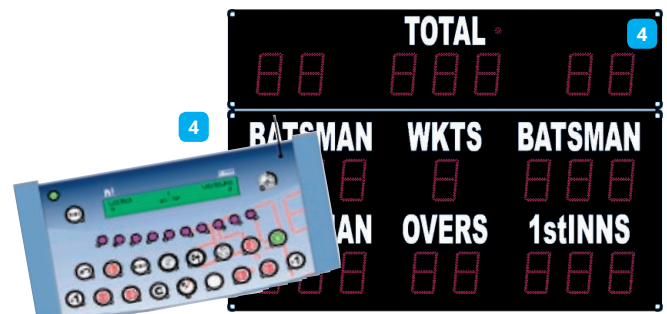

Size: 500 x 300 x 65mm deep Digit height: 25cm
 Weight: 2.5kg per unit Horn: Integrated 96dBa at 1m
 Readability: 130m

3 MULTI-TOP SCOREBOARD

SCB/TOP **£679.00 each**

Suitable for basketball, handball, volleyball, tennis, table tennis, badminton, five-a-side football and hockey also with a free mode to customise your own sport programme. This is a compact, portable autonomous scoreboard with a high quality LED display. Integrated batteries (complete with charger), retractable control console keyboard and the facility to save information. This scoreboard must be left in charge when not in use. Scores up to 199. Only suitable with the SC24 ECO shot timer units

Size: 730 x 370 x 110mm deep Digit height: 9cm
 Weight: 6kg Horn: Integrated 86 dBa at 3m
 Readability: 35m

4 WALL MOUNTING CRICKET SCOREBOARD

CRK1064 **£6,111.60 each**

2600 x 1800 x 90mm radio controlled cricket scoreboard for outdoor use. It has a readability of 120m and requires a 230v/60Hz power supply. Complete with a control consol, carrying case, using instructions and installation instructions. The scoreboard is made in two modules and weighs 80kgs

5 OUTDOOR SCOREBOARD

FRB AD **£3,776.29 each**

Radio controlled scoreboard suitable for football, rugby and hockey. Scoreboard comes complete with a control console with carrying case, PC keyboard, mains cable and operating and installation instructions. Display shows score from 0 to 99, programmable team names and timer in red LED digits and also moving messages (up to 1000 characters). Can be fixed to either a wall (with clamps supplied) or I beams (adjustable fixings) - please specify when ordering