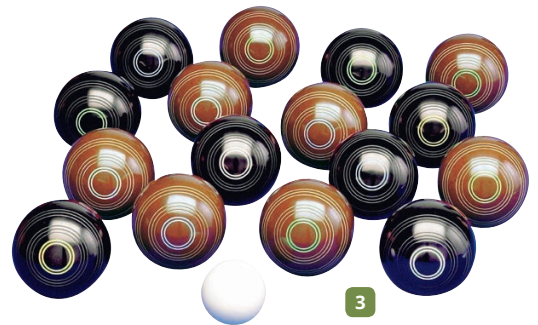

## 2 CARPET BOWLS MAT

VerdeMat roll-up pre-marked carpet bowls mat, 9.15m x 1.8m mat with synthetic needle-felt top surface and a cellular foam backing giving a medium/fast paced mat

<b>BWL/003/CPT</b>	Fast pace	<b>£555.11 each</b>
<b>BWL/004/CPT</b>	Medium pace	<b>£669.57 each</b>

## 3 BIASED CARPET BOWLS

**BWL/009/SET**

**£452.12 set**

Each set consists of 4 pairs of black and 4 pairs of brown bowls with a white jack. Each pair of bowls is distinguished by coloured scores of red, blue, green and white. The bowls, despite their smaller size, have been machined and finished to give as accurate a bias as the finest lawn bowls

The above fenders and centre blocks (BWL/003/SET) can be used for carpet bowls