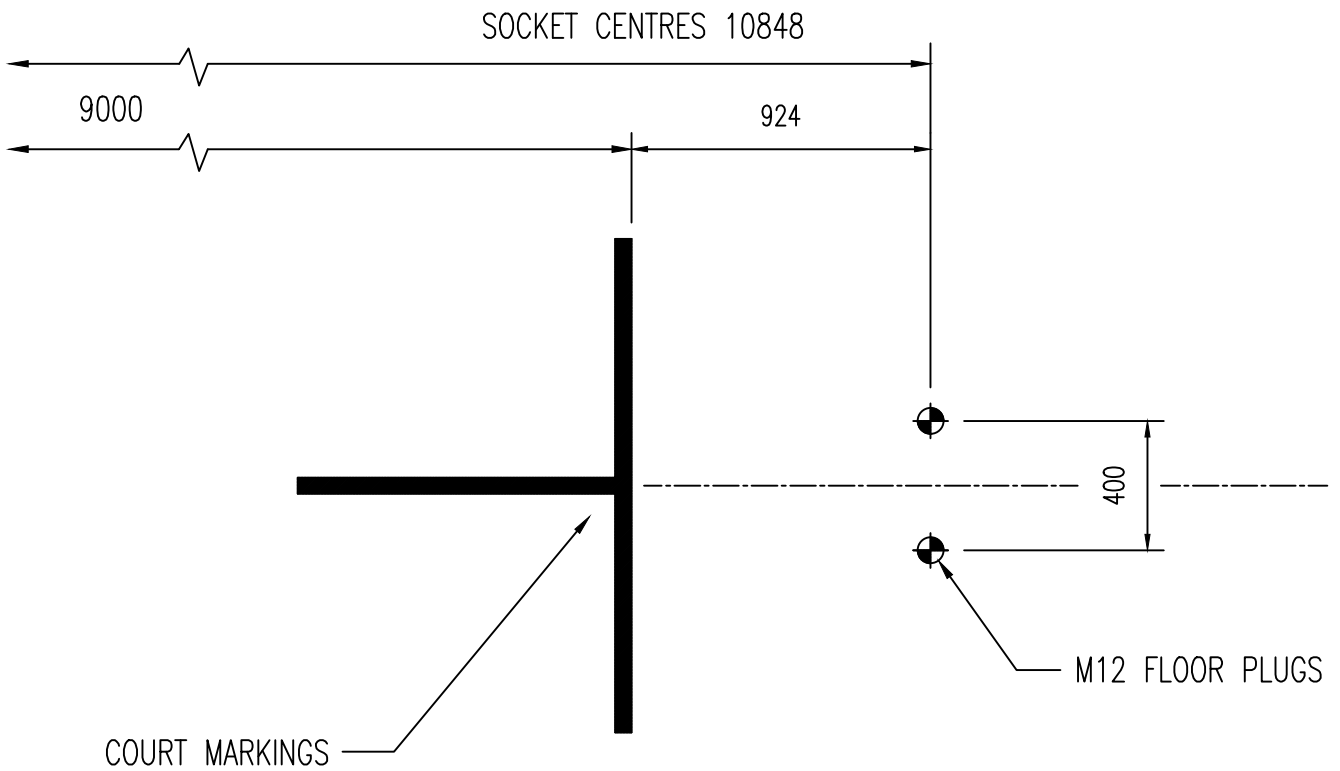

NATIONAL VOLLEYBALL POSTS

TITLE  
FLOOR PLUG SETTING OUT – NATIONAL VOLLEYBALL

INFO SHEET No. 3341

DATE 02.04.24	ISSUE E	DRAWN KT	SCALE N.T.S.
------------------	------------	-------------	-----------------