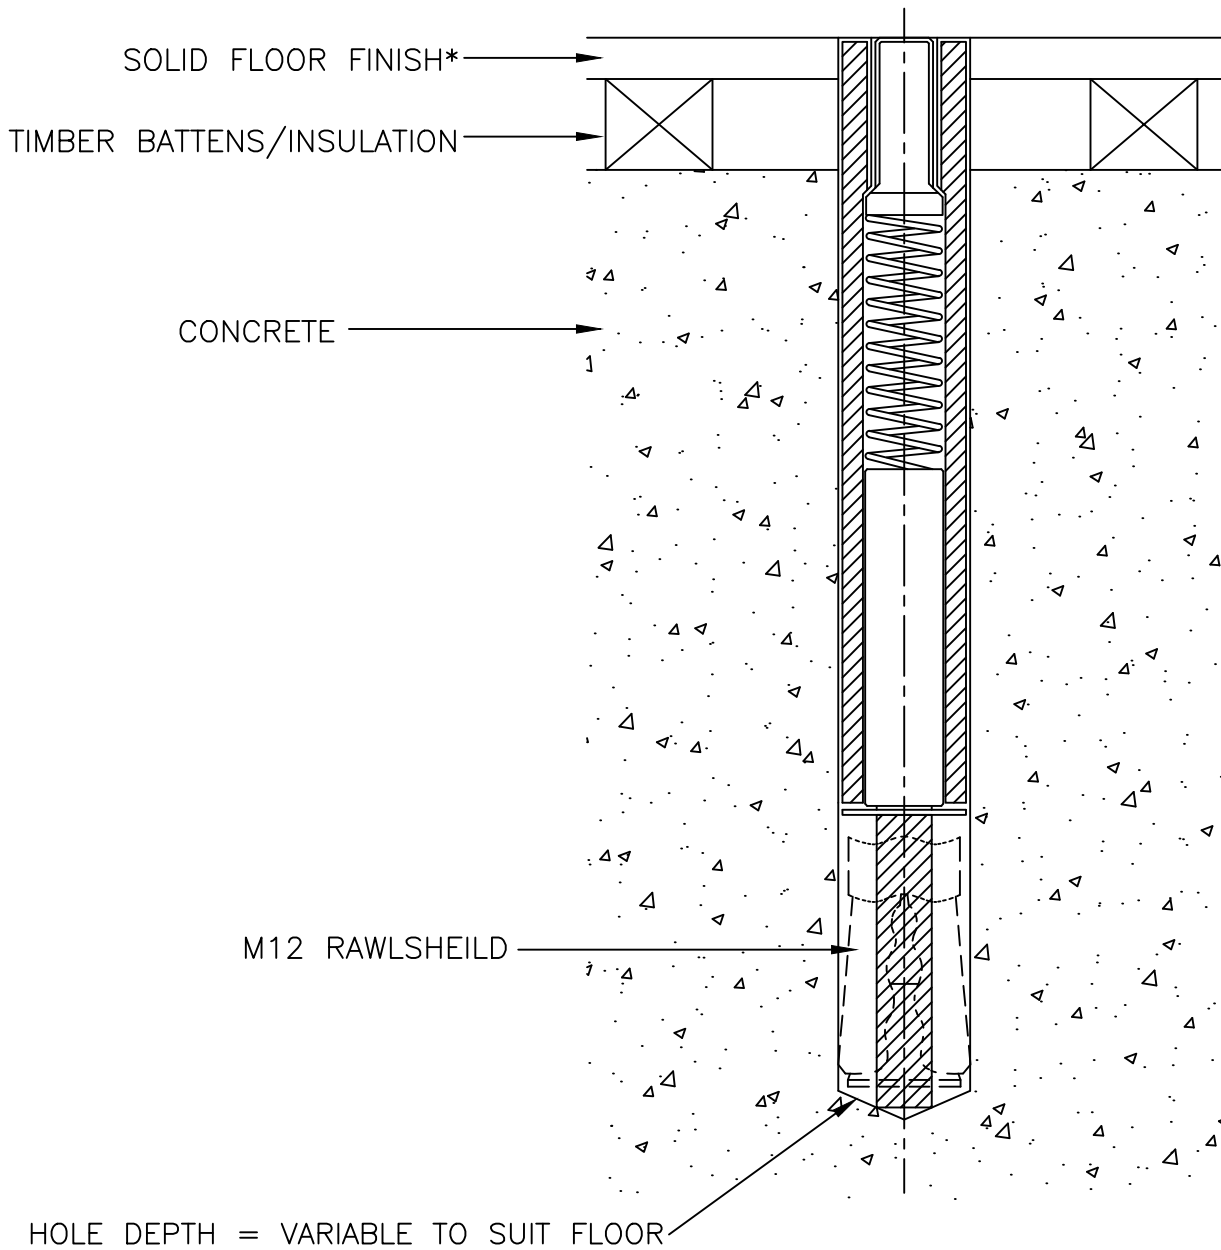

SEMISPRUNG FLOOR PLUG

FLOOR PLUG DIAMETER = 20mm

THREADED TO M12

MATERIAL:- STAINLESS STEEL

*REFER TO INFO SHEET 3251 FOR SPRUNG/FLOATING TYPE FLOORS

TITLE
SPORTS HALL FLOOR PLUGS

INFO SHEET No.
3262

DATE 02.04.24 ISSUE A DRAWN KT SCALE N.T.S