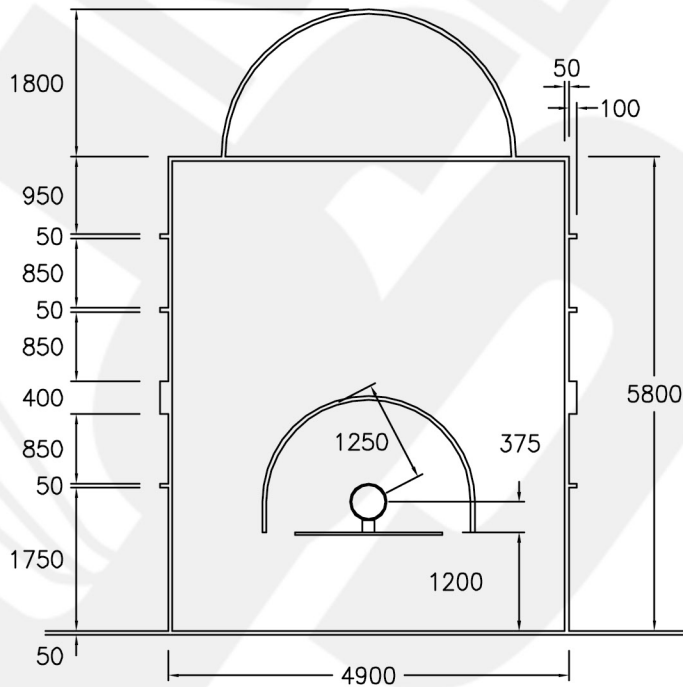

TENNIS

NETBALL

Note  
In standard and undersize sports halls, netball court size must be reduced to maintain minimum run-off margins.

TITLE COURT MARKINGS  
TENNIS / NETBALL

INFO SHEET No. 48

DATE 10/9/10 ISSUE D DRAWN NS SCALE N.T.S.

BASKETBALL

KEYHOLE DETAIL

TITLE COURT MARKINGS BASKETBALL

INFO SHEET No. 50

DATE 10/09/10 ISSUE C DRAWN NS SCALE N.T.S.