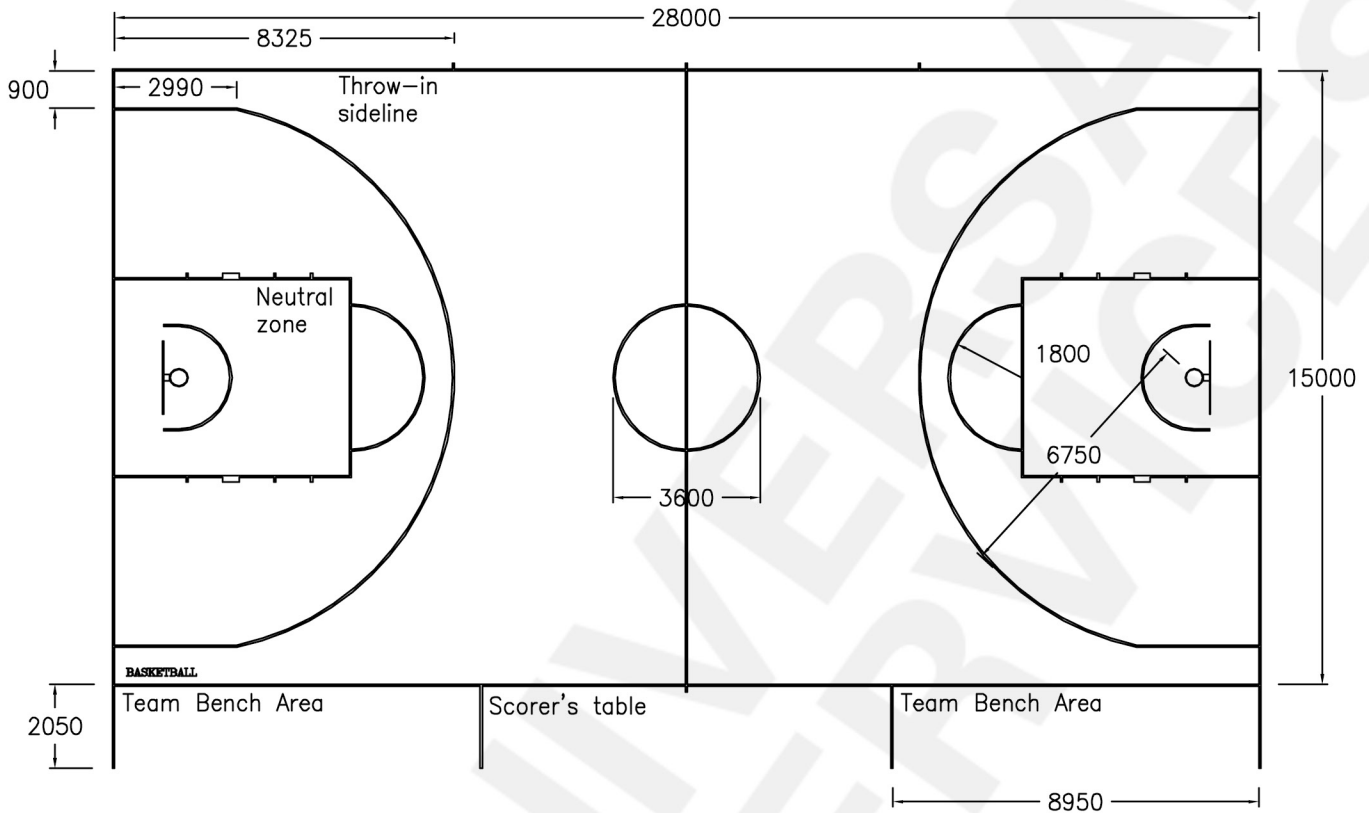

TENNIS

NETBALL

Note  
In standard and undersize sports halls, netball court size must be reduced to maintain minimum run-off margins.

TITLE COURT MARKINGS  
TENNIS / NETBALL

INFO SHEET No. 48

DATE 10/9/10 ISSUE D DRAWN NS SCALE N.T.S.

BASKETBALL

KEYHOLE DETAIL

TITLE COURT MARKINGS BASKETBALL

INFO SHEET No. 50

DATE 10/09/10 ISSUE C DRAWN NS SCALE N.T.S.