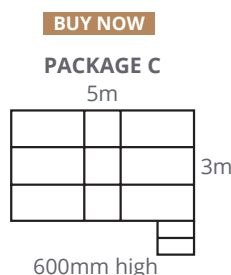

1 ULTRALIGHT STAGING SYSTEM BUY NOW

A staging system that can be assembled in a matter of minutes and folded away with minimum effort using minimal storage space. Individual components are so light that they can be handled by one person, carpet covered in a choice of colours

- **STG/001/ULT** Package A
- **STG/002/ULT** Package B
- **STG/003/ULT** Package C
- **STG/004/ULT** Package D

Additional staging available on our website
CLICK HERE