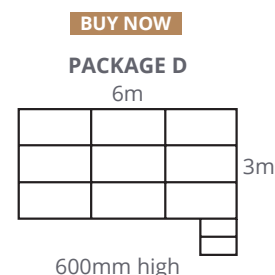

1 ULTRALIGHT STAGING SYSTEM BUY NOW

A staging system that can be assembled in a matter of minutes and folded away with minimum effort using minimal storage space. Individual components are so light that they can be handled by one person, carpet covered in a choice of colours

- **STG/001/ULT** Package A
- **STG/002/ULT** Package B
- **STG/003/ULT** Package C
- **STG/004/ULT** Package D

Additional staging available on our website
CLICK HERE