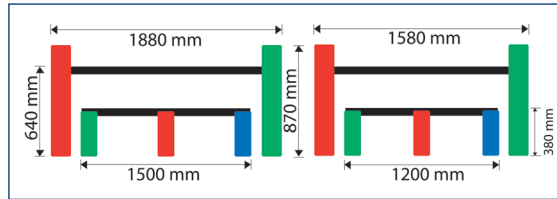

1 JIGSAW TABLE AND BENCH SETS BUY NOW

These are great maintenance free table and bench sets. Delivered ready assembled complete with ground fixings. They are hygienic, easy to clean and made from recycled and recyclable plastic and they are also vandal resistant. Please note, colours may vary from the pictures

- **BCH/004/STD** Table + 2 x 4 person benches
- **BCH/005/STD** Table + 2 x 3 person benches
- **BCH/006/STD** 4 person bench
- **BCH/007/STD** 3 person bench

2 DOUBLE SIDED STAR BENCHES BUY NOW

These are maintenance free double sided benches, delivered ready assembled and complete with ground fixings. They are hygienic, easy to clean and made from recycled and recyclable plastic and they are also vandal resistant. The bench seat and back are supplied in black, however the stars are available in the following plain colours yellow, orange, purple, black, red, bright blue, dark blue, light green, dark green and maroon or multi-coloured, and the following stone effect colours chestnut, emerald, burgundy, sandstone, sapphire, dark millstone, red granite, pale granite, white granite. Available in six person size which are 710mm high x 1760mm x 720mm deep and eight person size which are 710mm high x 2015mm long x 720mm deep

- **BCH/008/STD** 6 person bench
- **BCH/009/STD** 8 person bench