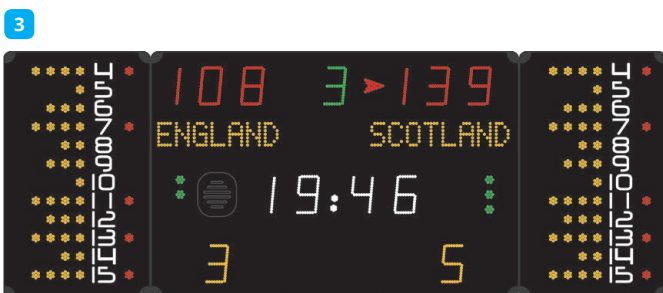

2 RADIO CONTROLLED ELECTRONIC SCOREBOARD

452 MS3100 £2,742.21 each

As above 452MS3000 scoreboard with the added feature of programmable team names (up to 9 characters per team)

3 RADIO CONTROLLED SCOREBOARD

452 MS3120 13 digits in basketball mode £4,382.84 each

Suitable for basketball, handball, volleyball, tennis, table tennis, badminton, five-a-side football and hockey plus a free mode to customise your own sport programme. Complete with radio liaison control console. Reverts back to standard clock time when not in use

Scoreboard face is manufactured from shatterproof matt polycarbonate, wall mounted. High quality LED display (4 colours, red, green, yellow and white), using 240v mains supply, board comes complete with mains cable. Scores up to 199. This scoreboard has programmable team names and individual foul modules

Size: 2700 x 1000 x 90mm deep
Weight: 54kg
Readability: 110m
Digit height: 25cm and 20cm
Horn: Integrated 116 dBa at 1m

4 FIBA APPROVED SCOREBOARD

452 MB7000 £2,509.19 each

Suitable for basketball, handball, volleyball, tennis, table tennis, badminton, five-a-side football and hockey and also has a free mode to customise your own sport programme. Complete with radio liaison control console. Reverts to standard clock time when not in use. FIBA approved (Levels 2 and 3)

Scoreboard face manufactured from shatterproof matt polycarbonate, wall mounted. High quality LED display (4 colours, red, green, yellow, white) using 240v mains supply, board comes complete with mains cable. Scores up to 199

Size: 1900 x 1200 x 90mm deep Digit height: 25cm and 20cm
Weight: 35kg Horn: Integrated 116 dBa at 1m
Readability: 110m