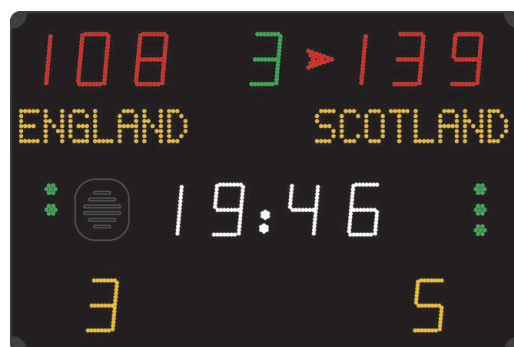

SCOREBOARDS

1 RADIO CONTROLLED ELECTRONIC SCOREBOARD

452 MS3000 13 digits in basketball mode £2,054.66 each

Suitable for basketball, handball, volleyball, tennis, table tennis, badminton, five-a-side football and hockey plus a free mode to customise your own sport programme. Complete with radio liaison control console. Reverts to standard clock time when not in use

Scoreboard face manufactured from shatterproof matt polycarbonate, wall mounted. High quality LED display (4 colours: red, green, yellow, white), using 240v mains supply, board comes complete with mains cable. Scores up to 199

Size: 1500 x 1000 x 90 mm deep Digit height: 15 cm
Weight: 24 Kg Horn: Integrated 116 dBa at 1m
Readability: 60 m

2 RADIO CONTROLLED ELECTRONIC SCOREBOARD

452 MS3100 £2,742.21 each

As above 452MS3000 scoreboard with the added feature of programmable team names (up to 9 characters per team)

3 RADIO CONTROLLED SCOREBOARD

452 MS3120 13 digits in basketball mode £4,382.84 each

Suitable for basketball, handball, volleyball, tennis, table tennis, badminton, five-a-side football and hockey plus a free mode to customise your own sport programme. Complete with radio liaison control console. Reverts back to standard clock time when not in use

Scoreboard face is manufactured from shatterproof matt polycarbonate, wall mounted. High quality LED display (4 colours, red, green, yellow and white), using 240v mains supply, board comes complete with mains cable. Scores up to 199. This scoreboard has programmable team names and individual foul modules

Size: 2700 x 1000 x 90mm deep
Weight: 54kg
Readability: 110m
Digit height: 25cm and 20cm
Horn: Integrated 116 dBa at 1m

4 FIBA APPROVED SCOREBOARD

452 MB7000 £2,509.19 each