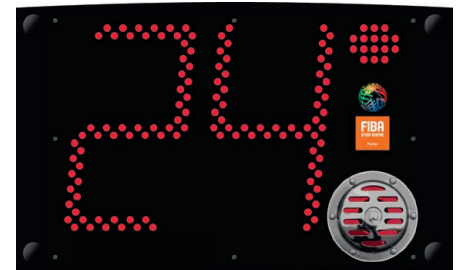

3 MULTI-TOP SCOREBOARD

SCB/TOP (Mains only) **£655.55 each**
SCB/TOP/RE (Rechargeable) **£755.00 each**

Suitable for basketball, handball, volleyball, tennis, table tennis, badminton, five-a-side football and hockey also with a free mode to customise your own sport programme. This is a compact, portable autonomous scoreboard with a high quality LED display. Retractable control console keyboard and the facility to save information. Scores up to 199. Only suitable with the SC24 ECO shot timer units

Size: 730 x 370 x 110mm deep Digit height: 9cm
Weight: 6kg Horn: Integrated 86 dBa at 3m
Readability: 35m

4 WALL MOUNTING CRICKET SCOREBOARD

CRK1064 **£5,562.92 each**

2600 x 1800 x 90mm radio controlled cricket scoreboard for outdoor use. It has a readability of 120m and requires a 230v/60Hz power supply. Complete with a control console, carrying case, using instructions and installation instructions. The scoreboard is made in two modules and weighs 80kgs