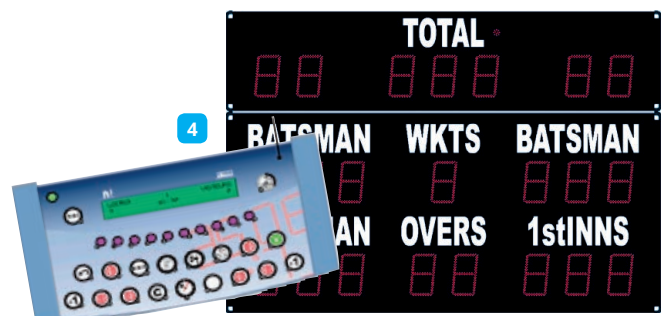

5 OUTDOOR SCOREBOARD

FRB AD **£3,835.03 each**

Radio controlled scoreboard suitable for football, rugby and hockey. Scoreboard comes complete with a control console with carrying case, PC keyboard, mains cable and operating and installation instructions. Display shows score from 0 to 99, programmable team names and timer in red LED digits and also moving messages (up to 1000 characters). Can be fixed to either a wall (with clamps supplied) or I beams (adjustable fixings) - please specify when ordering

Size: 2000 x 1000 x 90mm Readability: 120m
Weight: 38kg Digit height: 25cm