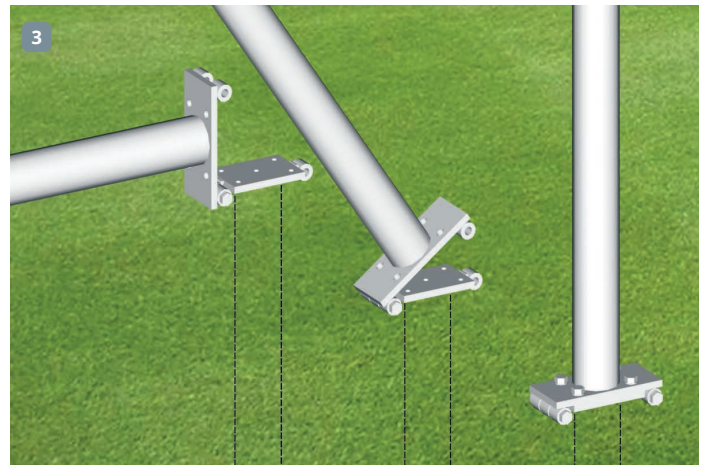

2 ALUMINIUM HINGED RUGBY POSTS BUY NOW

RUG1023* (Not Illustrated)

13m (out of ground) rugby posts manufactured from aluminium tube and polyester coated white. Two piece uprights, top upright is 7m long with a diameter of 63.5mm, bottom upright is 7m long with a diameter of 76mm. The crossbar is 5.6m long with a diameter of 50mm. 1006mm deep sockets with 70mm inside diameter complete with stabilising fins and base plates. Hinged adaptors with high tensile bolts make erection of posts safer

RUG1024* (Not Illustrated)

Senior rugby posts 11m (out of ground) posts manufactured from aluminium tube and polyester coated white. Two piece uprights, top upright is 63.5mm diameter, bottom upright is 76mm diameter. The crossbar is 5.6m long with a diameter of 50mm. 1006mm deep sockets with 70mm diameter complete with stabilising fins and base plates. Hinged adaptors with high tensile bolts make erection of posts safer

RUG1025* (Not Illustrated)

Junior rugby posts, 7m overall height manufactured from aluminium tube and polyester coated white. 1006mm deep sockets with 70mm inside diameter complete with stabilising fins and base plates. Hinged adaptors with high tensile bolts make erection of posts safer

4 HINGED POST ASSEMBLY ROLLER BUY NOW

RUG1034*

The hinged post assembly roller allows you to safely erect and dismantle a set of hinged posts in a controlled manner. Designed to be mounted onto an appropriate tractor using two heavy duty "U" bolt brackets, the upright rolls along the device with the aid of the tractor roll bar before being lifted off by a suitable number of persons. Manufactured from steel and fitted with a rubber roller, a quick release webbed safety strap and two "U" bolt brackets