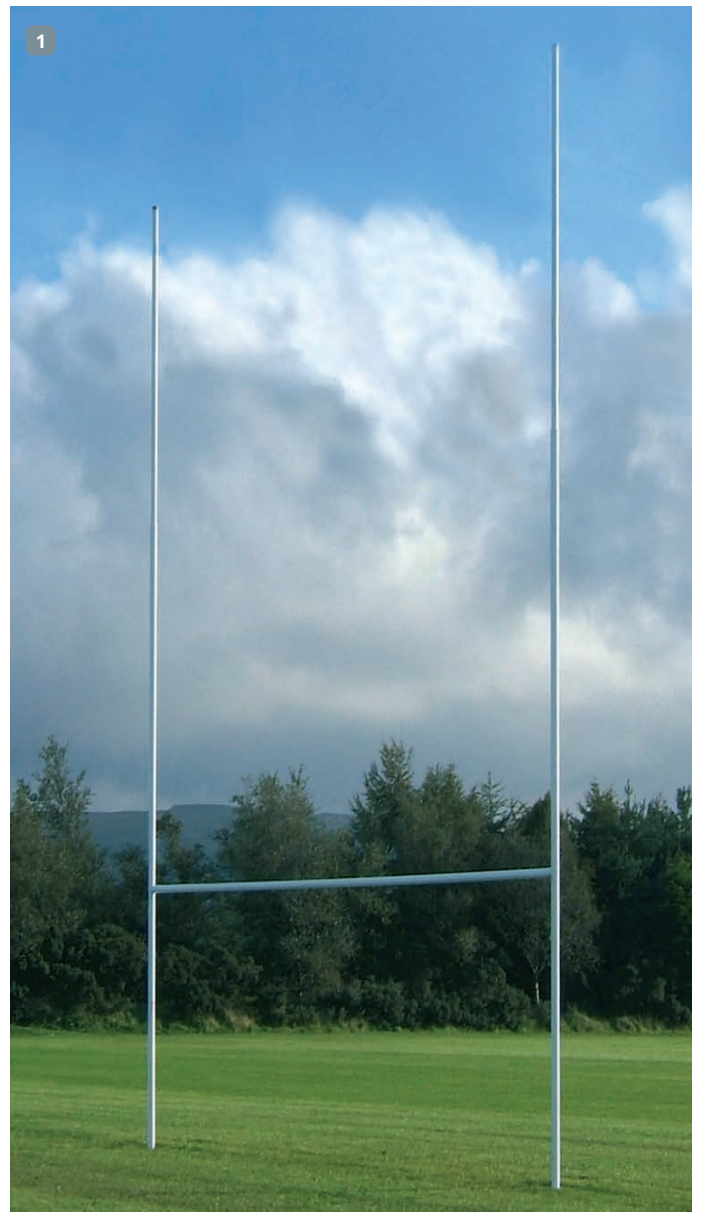

RUG1003*

10m out of ground height, two piece uprights, bottom uprights 7m long, 76mm diameter x 5mm thick, top uprights 5m long, 63.5mm diameter x 3mm thick. Crossbar 5.6m long, 50mm diameter x 3mm thick, 1006mm deep sockets with 79mm inside diameter and complete with base plates

RUG1004*

12m out of ground height, two piece uprights, bottom uprights 7m long, 76mm diameter x 5mm thick, top uprights 7m long, 63.5mm diameter x 3mm thick. Crossbar 5.6m long, 50mm diameter x 3mm thick, 1006mm deep sockets with 79mm inside diameter and complete with base plates

2 STEEL RUGBY POSTS BUY NOW

RUG1001* (Not Illustrated)

Junior rugby posts 7.3m (24') high manufactured from 2mm thick steel throughout, two piece upright, bottom section 63.5mm diameter. Complete with ground sockets, powder coated white

RUG1002* (Not Illustrated)

Senior rugby posts 10m (32') high, manufactured in two sections, top section 63.5mm diameter, bottom section 70mm diameter. Complete with ground sockets, powder coated in white