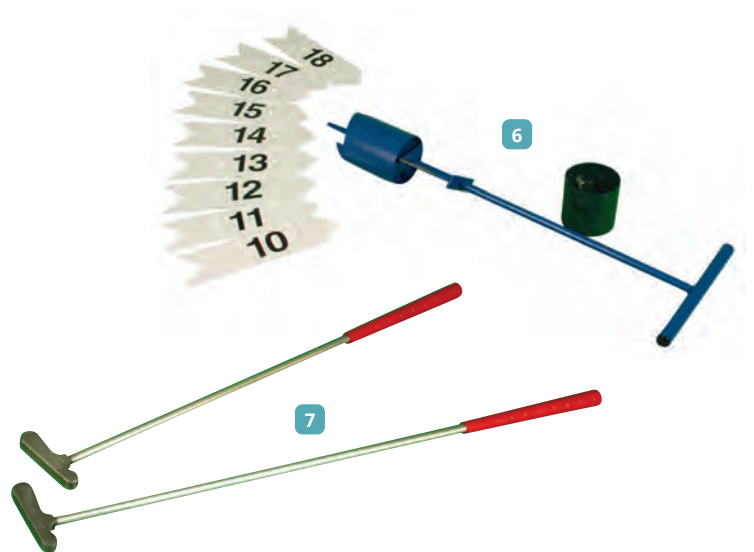

3 FLAGS [BUY NOW](#)

455mm x 305mm (18" x 12")

GLF/001/FLG Yellow

GLF/002/FLG Red

4 REGULATION FLAG PINS [BUY NOW](#)

GLF/001/PIN 1.83m (6') high, white fibreglass

5 HOLE CUPS [BUY NOW](#)

GLF/001/CUP Nylon regulation anti-mould cup

6 PITCH & PUTT EQUIPMENT [BUY NOW](#)

GLF/001/ARW Arrows No's 1-9

GLF/002/ARW Arrows No's 10-18

GLF/001/CAS Plastic hole case

GLF/001/CUT Hole cutter

7 PUTTERS [BUY NOW](#)

Municipal left hand/right hand

GLF/001/PUT Senior

GLF/002/PUT Junior

8 GOLF BALLS [BUY NOW](#)

GLF/002/BAL Perforated flight balls

1 SOCKETED STEEL GOLF ENCLOSURES BUY NOW

The ideal practice cage for all golf clubs, manufactured from 38mm diameter x 1.6mm galvanised steel uprights and topods. Complete with tube clamps, 460mm deep steel sockets fitted with stabilising base plates. For safety these bays have been designed so that the net is suspended on the inside of the frame to prevent ball rebound. Steel enclosures may not be suitable for exposed and windy locations. Available as single or double bays, however triple or larger bays can be quoted on request

2 FREESTANDING GOLF ENCLOSURE BUY NOW

GLF/005/ENC*

Freestanding heavy duty single bay golf cage 3m x 3m x 3m made from 33.7mm powder coated steel. Joins together using the kee-klamp joints and grub screws (provided). Complete with golf impact netting and releasable cable ties. Also includes golf curtain net to help prolong the lifespan of the cage net