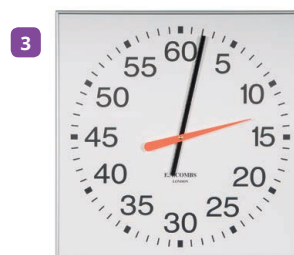

1 SQUARE TIME OF DAY CLOCK

CLK/001/STD*

£168.07 each

18" (450mm) sq time of day clock with a constantly moving sweeping second hand (suitable for both time of day and pace timing), set within a aluminium frame. White dial with black numbers and red 5-60 second inner ring. Fitted with a high torque quartz movement. LR6 (AA) Alkaline battery (included) with an approximate viewing distance of 40m. Suitable for sports halls and swimming pool areas

CLK/002/STD* 24" (610mm) sq diameter **£189.46 each**

CLK/003/STD* 33.5" (850mm) sq diameter **£294.88 each**

3 PACE CLOCK

24" (610mm) diameter open face pace clock with silver metal framing and sweeping second hand

CLK/016/STD* Battery quartz movement **£197.10 each**

CLK/017/STD* Mains powered **£252.10 each**

4 BLACK PLASTIC CASED CLOCK

Black plastic cased clock with a shatterproof front lens. Clear 12 hour dial with an approximate viewing distance of 60m. Quartz movement with LR6 (AA) Alkaline battery (included)

CLK/006/STD* 24" diameter (610mm) **£213.91 each**

CLK/008/STD* 19" diameter (490mm) **£100.84 each**

5 PLASTIC CASED CLOCK - RADIO CONTROLLED MOVEMENT

White plastic cased clock with shatterproof front lens, white dial with black Arabic numerals with hour, minute and second hands. Fitted with the battery (batteries included) extended life radio control clock movement - up to 4 years for 12" and up to 5 years for 16.5" (maintains 100% time keeping accuracy and automatically updates for summer/winter time changes providing a signal is being received - see website for details)