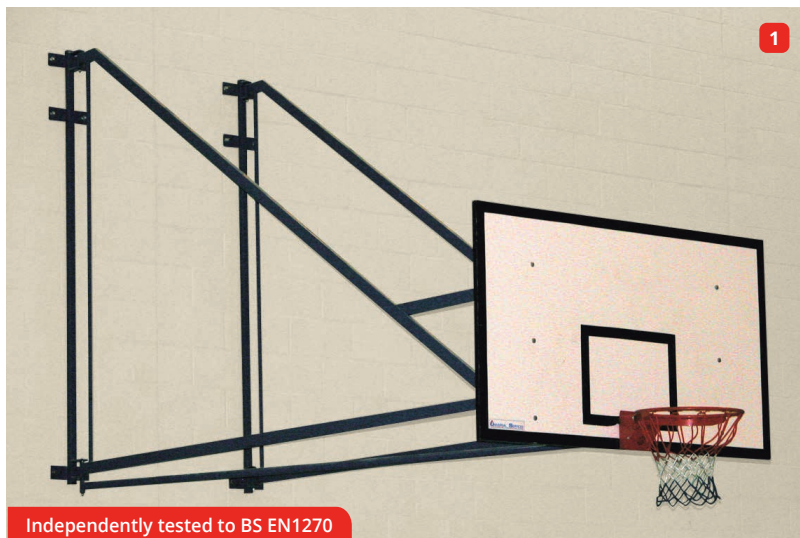

1 CEILING/ROOF MOUNTED [VIEW PRODUCT](#)

RETRACTABLE BASKETBALL GOAL

Please call for pricing

Our goals are designed and constructed to the highest specification to meet the needs of each individual project. Manufactured from heavy gauge tube offering maximum stability and rigidity. Our standard goals are installed at many National League venues

Options include:

- ✓ Manually operated
- ✓ Electrically operated
- ✓ Rearward or forward folding
- ✓ Timber boards 1050 x 1800mm
- ✓ Cast clear acrylic boards and frame 1050 x 1800mm
- ✓ American style glass backboards 42" x 72" complete with aluminium frame
- ✓ Pressure release rings, including nets - FIBA norms
- ✓ Regulation rings, including nets
- ✓ Free fall safety device
- ✓ Backboard protection padding

Independently tested to BS EN1270

2 SINGLE STEM ROOF MOUNTED [VIEW PRODUCT](#)

RETRACTABLE BASKETBALL GOAL

Please call for pricing

Independently tested to BS EN1270

1 WALL MOUNTED MATCHPLAY BASKETBALL GOALS [VIEW PRODUCT](#)

Please call for pricing

These hinged wall mounted basketball goals are manufactured to the highest specification, simple to operate and fitted with a heavy duty self locking diagonal brace to ensure maximum rigidity of the basketball boards and excellent rebound quality. Basketball goals can be installed to close either to the left or right and can be projected up to 4.2m from the wall or to suit the sports hall, leisure centre or gymnasium size projecting over the basketball court by the correct distance. Complete with standard heavy duty rings and nylon nets