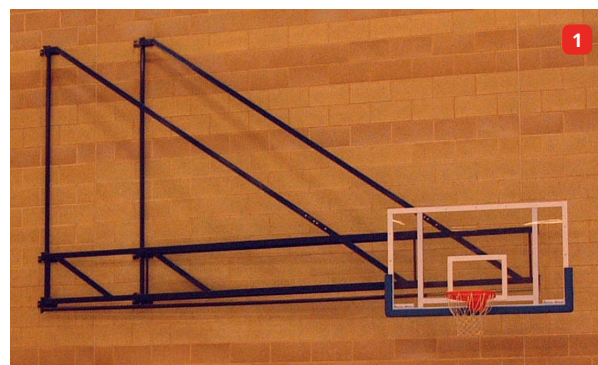

1 CEILING/ROOF MOUNTED [VIEW PRODUCT](#)

RETRACTABLE BASKETBALL GOAL

Please call for pricing

Our goals are designed and constructed to the highest specification to meet the needs of each individual project. Manufactured from heavy gauge tube offering maximum stability and rigidity. Our standard goals are installed at many National League venues

Options include:

- ✓ Manually operated
- ✓ Electrically operated
- ✓ Rearward or forward folding
- ✓ Timber boards 1050 x 1800mm
- ✓ Cast clear acrylic boards and frame 1050 x 1800mm
- ✓ American style glass backboards 42" x 72" complete with aluminium frame
- ✓ Pressure release rings, including nets - FIBA norms
- ✓ Regulation rings, including nets
- ✓ Free fall safety device
- ✓ Backboard protection padding

Independently tested to BS EN1270

2 SINGLE STEM ROOF MOUNTED [VIEW PRODUCT](#)

RETRACTABLE BASKETBALL GOAL

Please call for pricing

Independently tested to BS EN1270

1 WALL MOUNTED MATCHPLAY BASKETBALL GOALS [VIEW PRODUCT](#)

Please call for pricing

These hinged wall mounted basketball goals are manufactured to the highest specification, simple to operate and fitted with a heavy duty self locking diagonal brace to ensure maximum rigidity of the basketball boards and excellent rebound quality. Basketball goals can be installed to close either to the left or right and can be projected up to 4.2m from the wall or to suit the sports hall, leisure centre or gymnasium size projecting over the basketball court by the correct distance. Complete with standard heavy duty rings and nylon nets