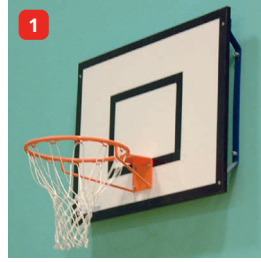

2 UPWARD FOLDING ELECTRICALLY OPERATED MATCHPLAY BASKETBALL GOALS [VIEW PRODUCT](#)

Please call for pricing

These upward folding basketball goals are ideal for where standard roof or hinged wall mounted goals cannot be fitted. Manufactured to the highest standard in our Essex factory these goals will give many years of excellent service as you would expect from any Universal Services product. These electrically operated goals are fitted with a free fall safety device as standard.

1 WALL MOUNTED PRACTICE BASKETBALL GOALS [VIEW PRODUCT](#)

Please call for pricing

These wall mounted basketball goals are manufactured to the same high specification as our wall hinged match play basketball goals. Available as wall hinged to fold back against wall when not in use often used to aid clearing indoor cricket nets, fixed projection or flat fixed models - suitable for cross court basketball in a sports hall or gymnasium in any school or leisure centre

2 HEIGHT ADJUSTABLE BASKETBALL GOALS [VIEW PRODUCT](#)

Please call for pricing

This adjustable height basketball goal is ideal in both educational and sports hall environments to suit all ages and abilities of players. Basketball goals adjust in height and self lock in seconds at the correct height for both mini and senior basketball. Available as wall hinged, fixed projection and flat fixed basketball goals