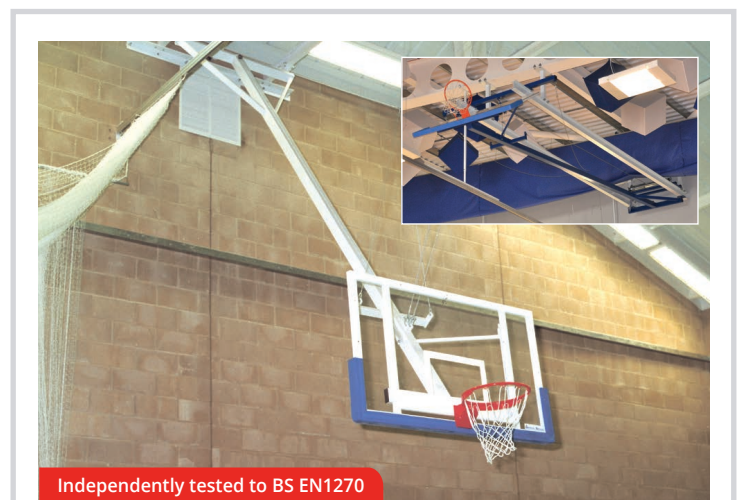

1 CEILING/ROOF MOUNTED [VIEW PRODUCT](#)

RETRACTABLE BASKETBALL GOAL

Please call for pricing

Our goals are designed and constructed to the highest specification to meet the needs of each individual project. Manufactured from heavy gauge tube offering maximum stability and rigidity. Our standard goals are installed at many National League venues

Options include:

- ✓ Manually operated
- ✓ Electrically operated
- ✓ Rearward or forward folding
- ✓ Timber boards 1050 x 1800mm
- ✓ Cast clear acrylic boards and frame 1050 x 1800mm
- ✓ American style glass backboards 42" x 72" complete with aluminium frame
- ✓ Pressure release rings, including nets - FIBA norms
- ✓ Regulation rings, including nets
- ✓ Free fall safety device
- ✓ Backboard protection padding

Please call for pricing

These hinged wall mounted basketball goals are manufactured to the highest specification, simple to operate and fitted with a heavy duty self locking diagonal brace to ensure maximum rigidity of the basketball boards and excellent rebound quality. Basketball goals can be installed to close either to the left or right and can be projected up to 4.2m from the wall or to suit the sports hall, leisure centre or gymnasium size projecting over the basketball court by the correct distance. Complete with standard heavy duty rings and nylon nets