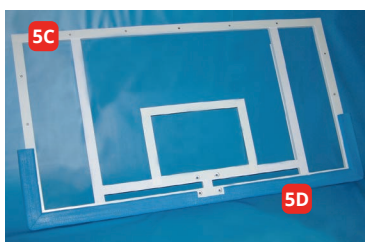

BBG/002/REG

Fixed steel ring fitted with net hooks and is supplied complete with net

4 REMOVABLE BASKETBALL RING [BUY NOW](#)

BBG/003/REG

These removable basketball rings are manufactured to the same high standard as our other basketball rings – the ring is solid steel with welded net hooks. Each ring comes with one back plate that remains attached to the basketball back board at all times. Ring is easily slid into place and locked off with thumb screws. Complete with net

5 REPLACEMENT BOARDS & BACKBOARD PADDING

A **BBG/101/BRD*** [BUY NOW](#)

1800 x 1050 x 25mm laminate faced timber (matchplay size)

B **BBG/102/BRD*** [BUY NOW](#)

900 x 1200 x 25mm laminate faced timber (practice size)