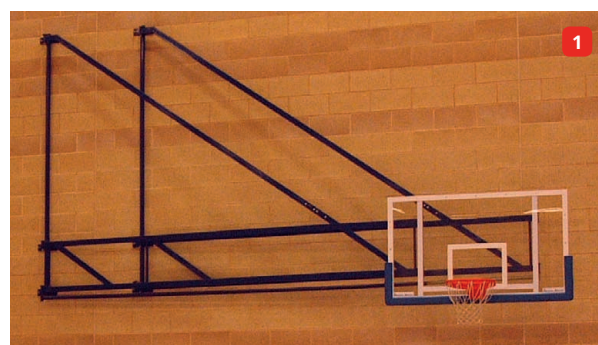

### 2 SINGLE STEM ROOF MOUNTED RETRACTABLE BASKETBALL GOAL

Price on application

Independently tested to BS EN1270

## 1 WALL MOUNTED MATCHPLAY BASKETBALL GOALS

### Price on application

These hinged wall mounted basketball goals are manufactured to the highest specification, simple to operate and fitted with a heavy duty self locking diagonal brace to ensure maximum rigidity of the basketball boards and excellent rebound quality. Basketball goals can be installed to close either to the left or right and can be projected up to 4.2m from the wall or to suit the sports hall, leisure centre or gymnasium size projecting over the basketball court by the correct distance. Complete with standard heavy duty rings and nylon nets