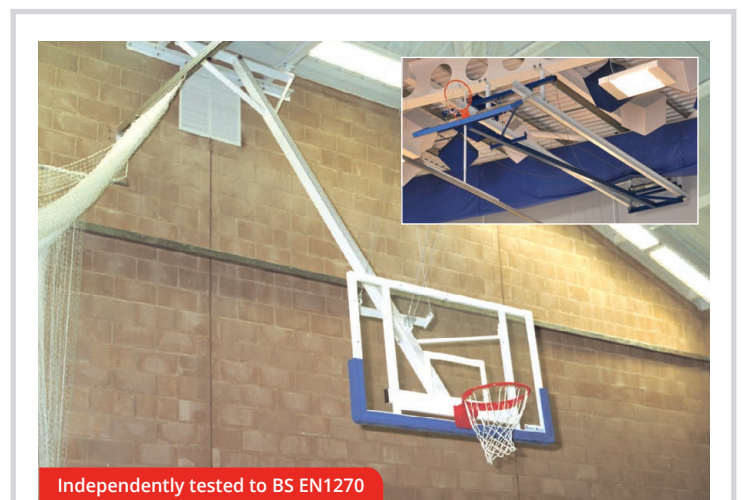

Independently tested to BS EN1270

2 SINGLE STEM ROOF MOUNTED RETRACTABLE BASKETBALL GOAL

Price on application