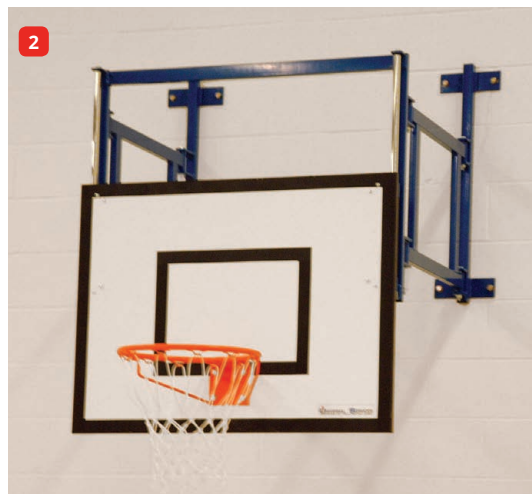

### Options include:

- ✓ Timber basketball boards 1050 x 1800mm
- ✓ Cast clear acrylic boards and frame 1050 x 1800mm
- ✓ American style glass backboards 42" x 72" complete with aluminium frame
- ✓ Pressure release rings including nets – FIBA norms
- ✓ Regulation rings
- ✓ Backboard protection padding

### Price on application

These upward folding basketball goals are ideal for where standard roof or hinged wall mounted goals cannot be fitted. Manufactured to the highest standard in our Essex factory these goals will give many years of excellent service as you would expect from any Universal Services product. These electrically operated goals are fitted with a free fall safety device as standard.

## 1 WALL MOUNTED PRACTICE BASKETBALL GOALS

Price on application

These wall mounted basketball goals are manufactured to the same high specification as our wall hinged match play basketball goals. Available as wall hinged to fold back against wall when not in use often used to aid clearing indoor cricket nets, fixed projection or flat fixed models - suitable for cross court basketball in a sports hall or gymnasium in any school or leisure centre

## 2 HEIGHT ADJUSTABLE BASKETBALL GOALS

Price on application

This adjustable height basketball goal is ideal in both educational and sports hall environments to suit all ages and abilities of players. Basketball goals adjust in height and self lock in seconds at the correct height for both mini and senior basketball. Available as wall hinged, fixed projection and flat fixed basketball goals