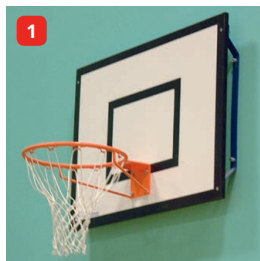

### Options include:

- ✓ Timber basketball boards 1050 x 1800mm
- ✓ Cast clear acrylic boards and frame 1050 x 1800mm
- ✓ American style glass backboards 42" x 72" complete with aluminium frame
- ✓ Pressure release rings including nets – FIBA norms
- ✓ Regulation rings
- ✓ Backboard protection padding

## 2 UPWARD FOLDING ELECTRICALLY OPERATED MATCHPLAY BASKETBALL GOALS

### Price on application

These upward folding basketball goals are ideal for where standard roof or hinged wall mounted goals cannot be fitted. Manufactured to the highest standard in our Essex factory these goals will give many years of excellent service as you would expect from any Universal Services product. These electrically operated goals are fitted with a free fall safety device as standard.

## 1 WALL MOUNTED PRACTICE BASKETBALL GOALS

Price on application

These wall mounted basketball goals are manufactured to the same high specification as our wall hinged match play basketball goals. Available as wall hinged to fold back against wall when not in use often used to aid clearing indoor cricket nets, fixed projection or flat fixed models - suitable for cross court basketball in a sports hall or gymnasium in any school or leisure centre