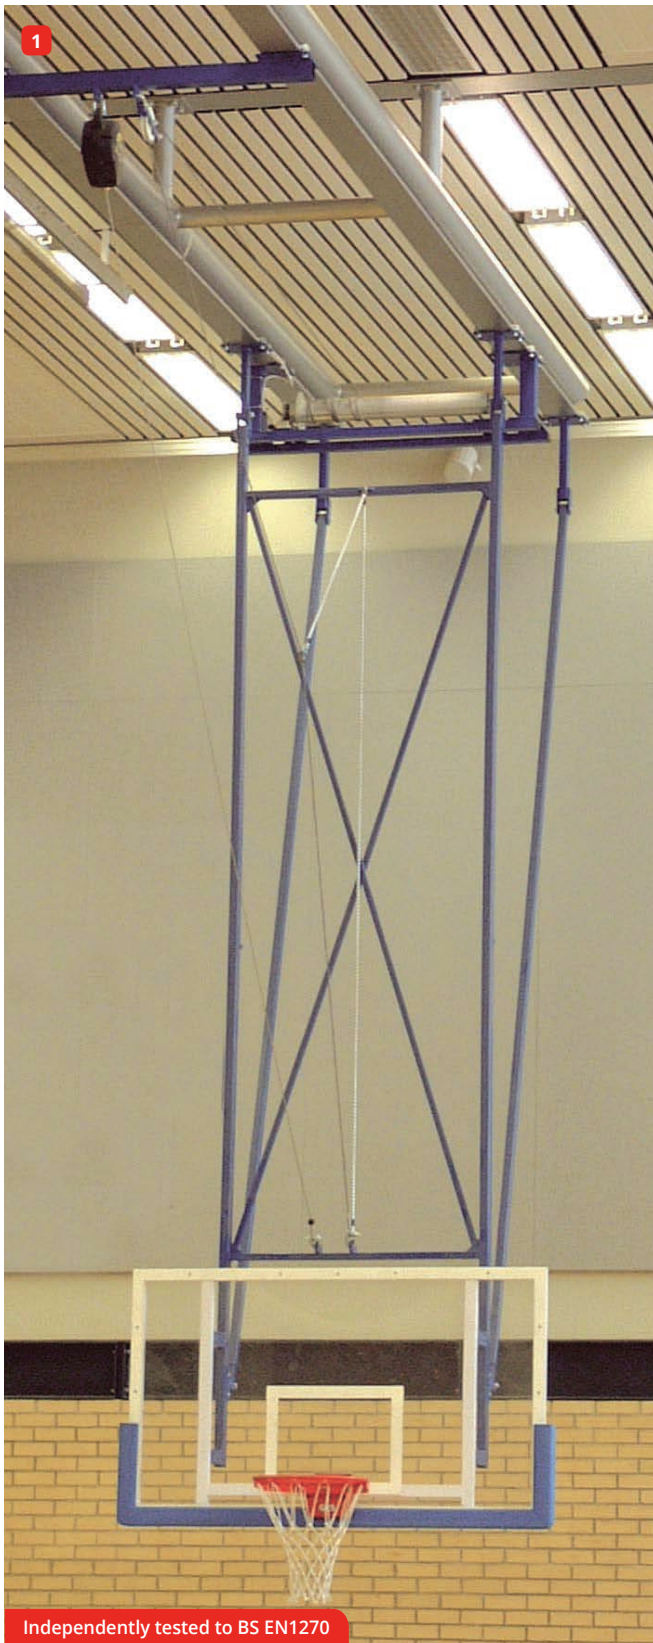

Our matchplay basketball goals have been tested to BS EN1270 and our practice goals are also manufactured to the same high standards at our factory in Essex. We also have a full range of portable units, outdoor units and replacement boards and rings