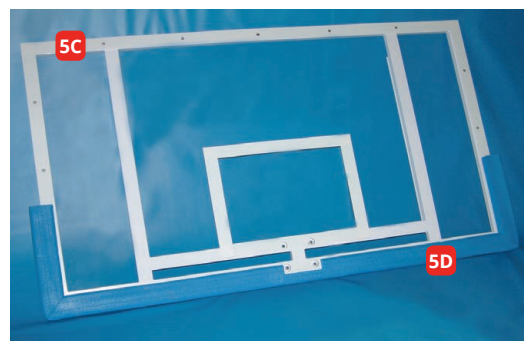

6 SHOT TIMER UNITS

SC24 ECO

Floor standing, with cable control, stand alone

£839.06 pair

SC24

Floor standing to work with scoreboard

£901.57 pair

SC24/1

Backboard or wall mounted to work with scoreboard

£901.57 pair

2 digit shot timer units which can be either cable or radio controlled, the cable length allows positioning on backboards or at opposing corners of the court. Count down from any preset time between 1 and 99 seconds, with automatic sounding horn. Complete with radio or cable liaison control console

Size: 500 x 300 x 65mm deep

Digit height: 25cm

Weight: 2.5kg per unit

Horn: Integrated 96dBa at 1m

Readability: 130m

7 BADEN BASKETBALLS

A durable, value for money indoor/outdoor rubber basketball. Composite rubber cover with precision wound 2 ply butyl bladder

BSK/002/BAL Size 7 Tan

£6.36 each

BSK/003/BAL Size 6 Tan

£6.36 each

BSK/004/BAL Size 5 Tan

£5.65 each

BSK/005/BAL Size 3 Tan

£7.06 each

BSK/006/BAL Size 7 Red/black

£6.36 each

BSK/007/BAL Size 6 Pink/black

£6.36 each

BSK/008/BAL Size 5 Blue/black

£5.65 each

BSK/009/BAL Size 3 Yellow/black

£4.58 each