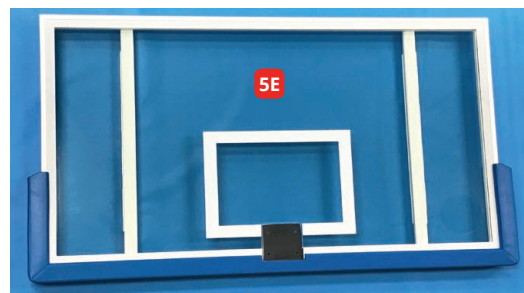

6 SHOT TIMER UNITS

SC24 ECO

Floor standing, with cable control, stand alone

£839.06 pair

SC24

Floor standing to work with scoreboard

£901.57 pair

SC24/1

Backboard or wall mounted to work with scoreboard

£901.57 pair

2 digit shot timer units which can be either cable or radio controlled, the cable length allows positioning on backboards or at opposing corners of the court. Count down from any preset time between 1 and 99 seconds, with automatic sounding horn. Complete with radio or cable liaison control console

Size: 500 x 300 x 65mm deep

Digit height: 25cm

Weight: 2.5kg per unit

Horn: Integrated 96dBa at 1m

Readability: 130m

7 BADEN BASKETBALLS

A durable, value for money indoor/outdoor rubber basketball. Composite rubber cover with precision wound 2 ply butyl bladder

BSK/002/BAL Size 7 Tan

£6.36 each

BSK/003/BAL Size 6 Tan

£6.36 each

BSK/004/BAL Size 5 Tan

£5.65 each

BSK/005/BAL Size 3 Tan

£7.06 each

BSK/006/BAL Size 7 Red/black

£6.36 each

BSK/007/BAL Size 6 Pink/black

£6.36 each

BSK/008/BAL Size 5 Blue/black

£5.65 each

BSK/009/BAL Size 3 Yellow/black

£4.58 each