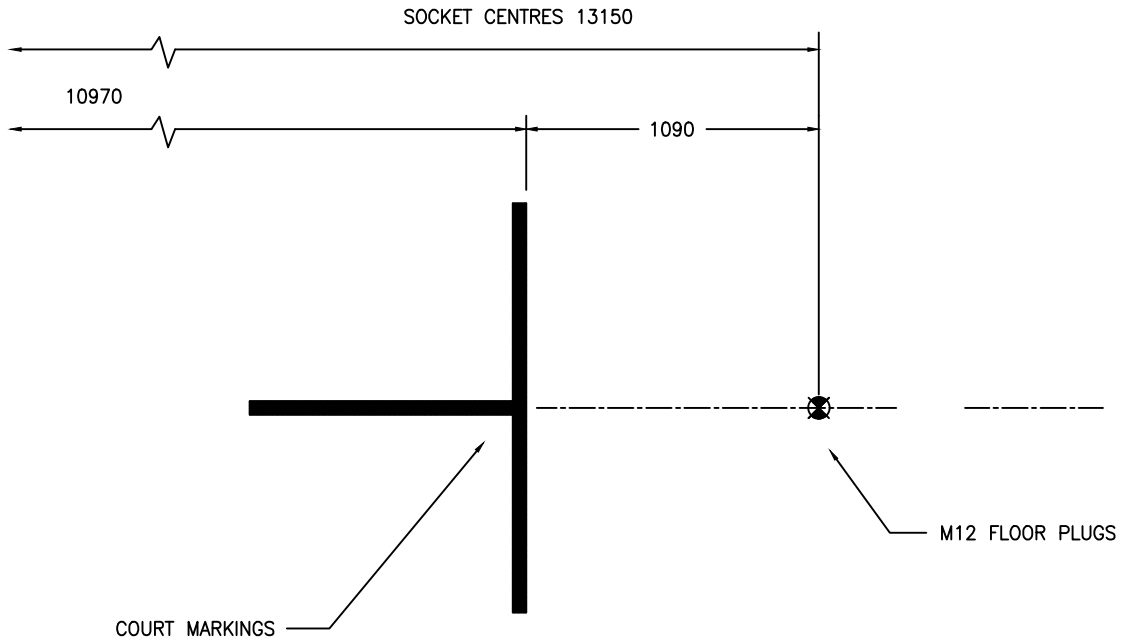

TENNIS

TITLE FLOOR PLUG SETTING OUT
TENNIS

INFO SHEET No. 3271

DATE 28.04.2015

ISSUE D

DRAWN PS

SCALE N.T.S.