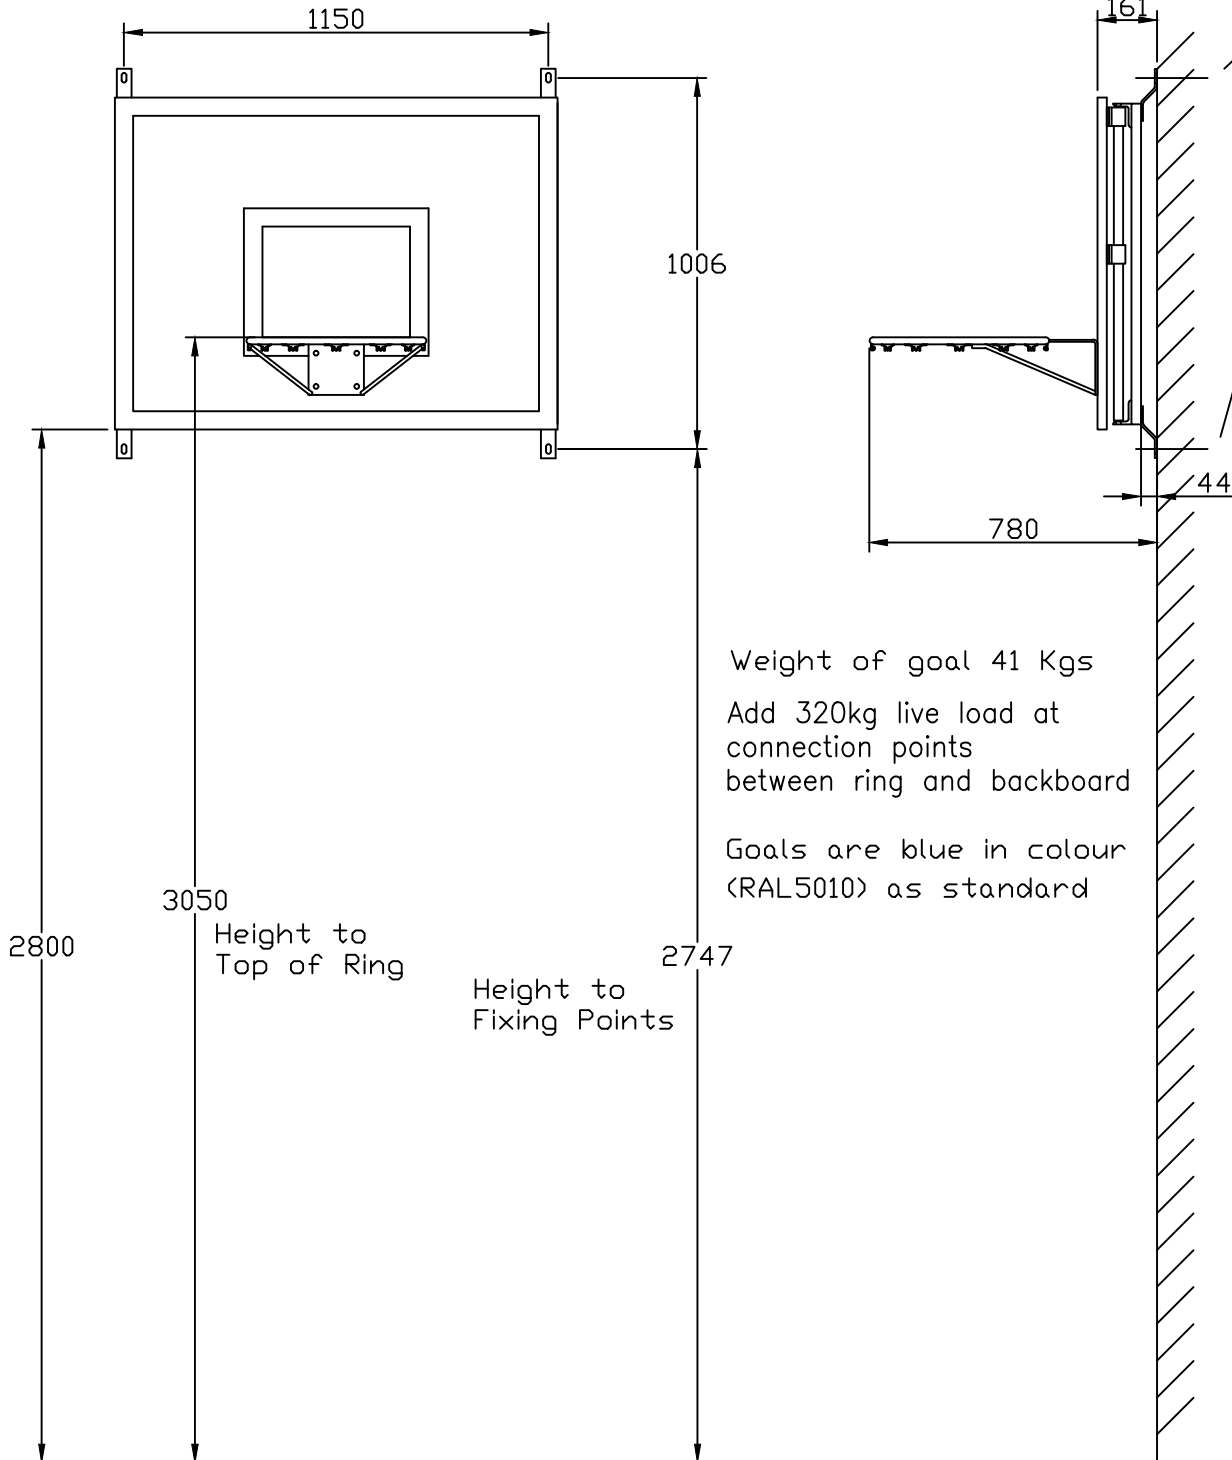

M12 Expandable Bolts or M12 Chemical Anchor

TITLE FLAT FIXED ADJUSTABLE HEIGHT BASKETBALL GOALS

INFO SHEET No. 1131

DATE 24.04.2015 ISSUE D DRAWN PS SCALE 1:20