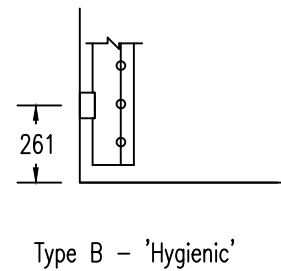

Wall Bar Sizes	Overall Width Wall Bar Only
1 Bay	871 mm
2 Bay	1709 mm
3 Bay	2547 mm
4 Bay	3385 mm

TITLE WALL BARS

INFO SHEET No. 4371

DATE 28.04.2015 ISSUE D DRAWN PS SCALE N.T.S