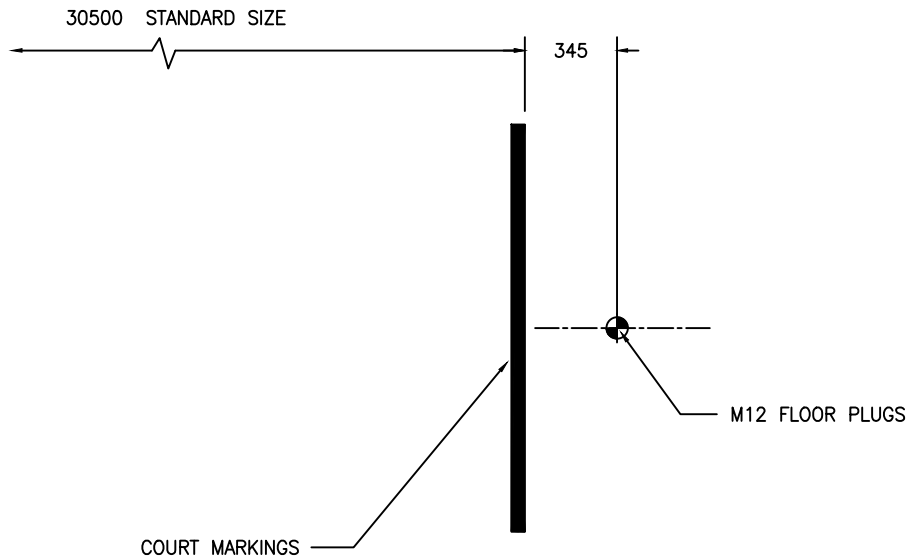

NETBALL-SHORT BASE MODEL

TITLE FLOOR PLUG SETTING OUT  
NETBALL (for shorter base netball)

INFO SHEET No. 3311

DATE 28.04.2015

ISSUE B

DRAWN PS

SCALE N.T.S.