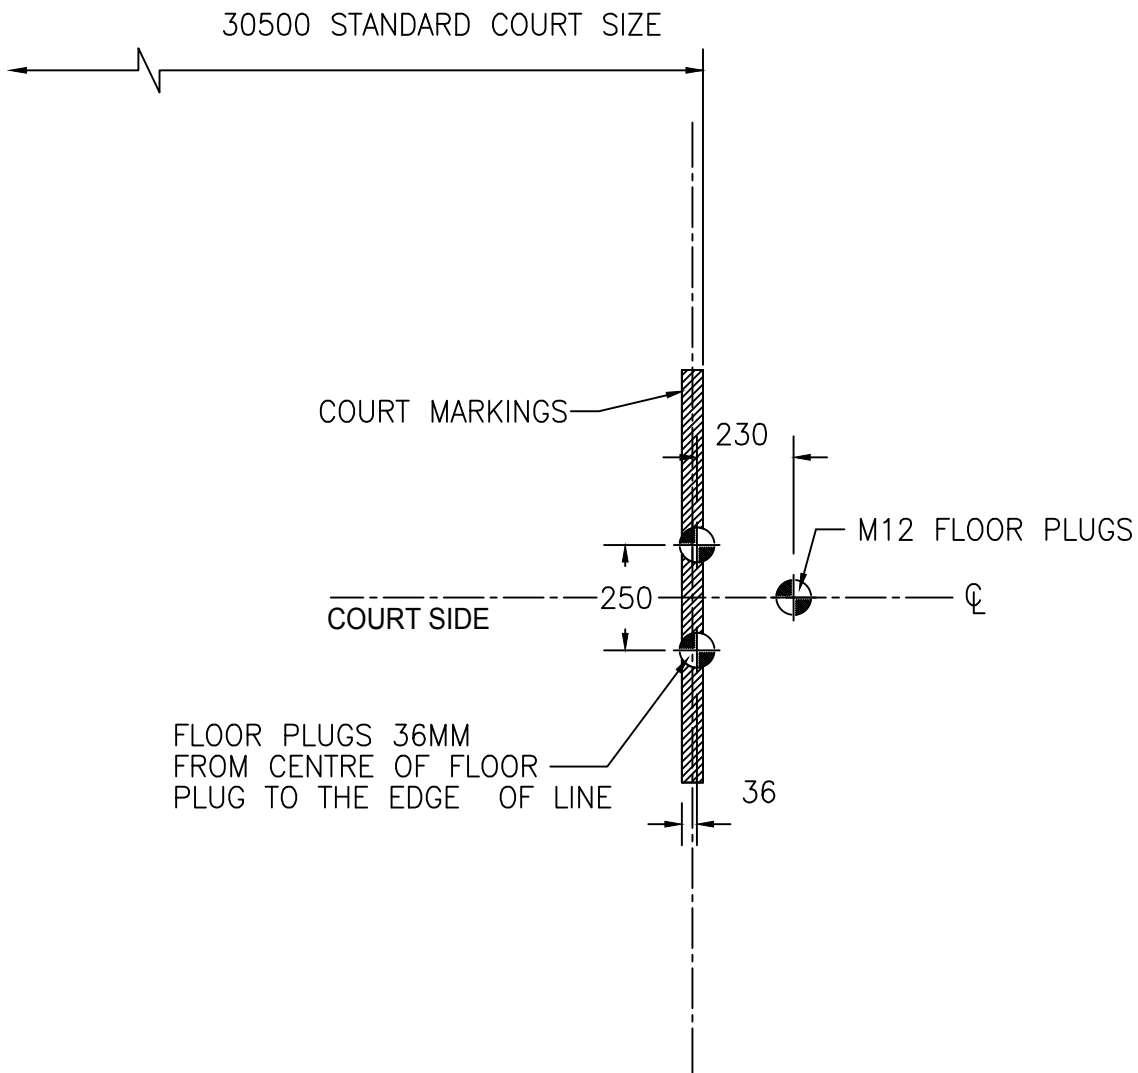

FLOOR FIXED INTERNATIONAL NETBALL POST

TITLE FLOOR PLUG SETTING OUT FLOOR
FIXED INTERNATIONAL NETBALL (NBL/106/INT)

INFO SHEET No. 3322

DATE 31.07.2018 ISSUE C DRAWN PS SCALE N.T.S.