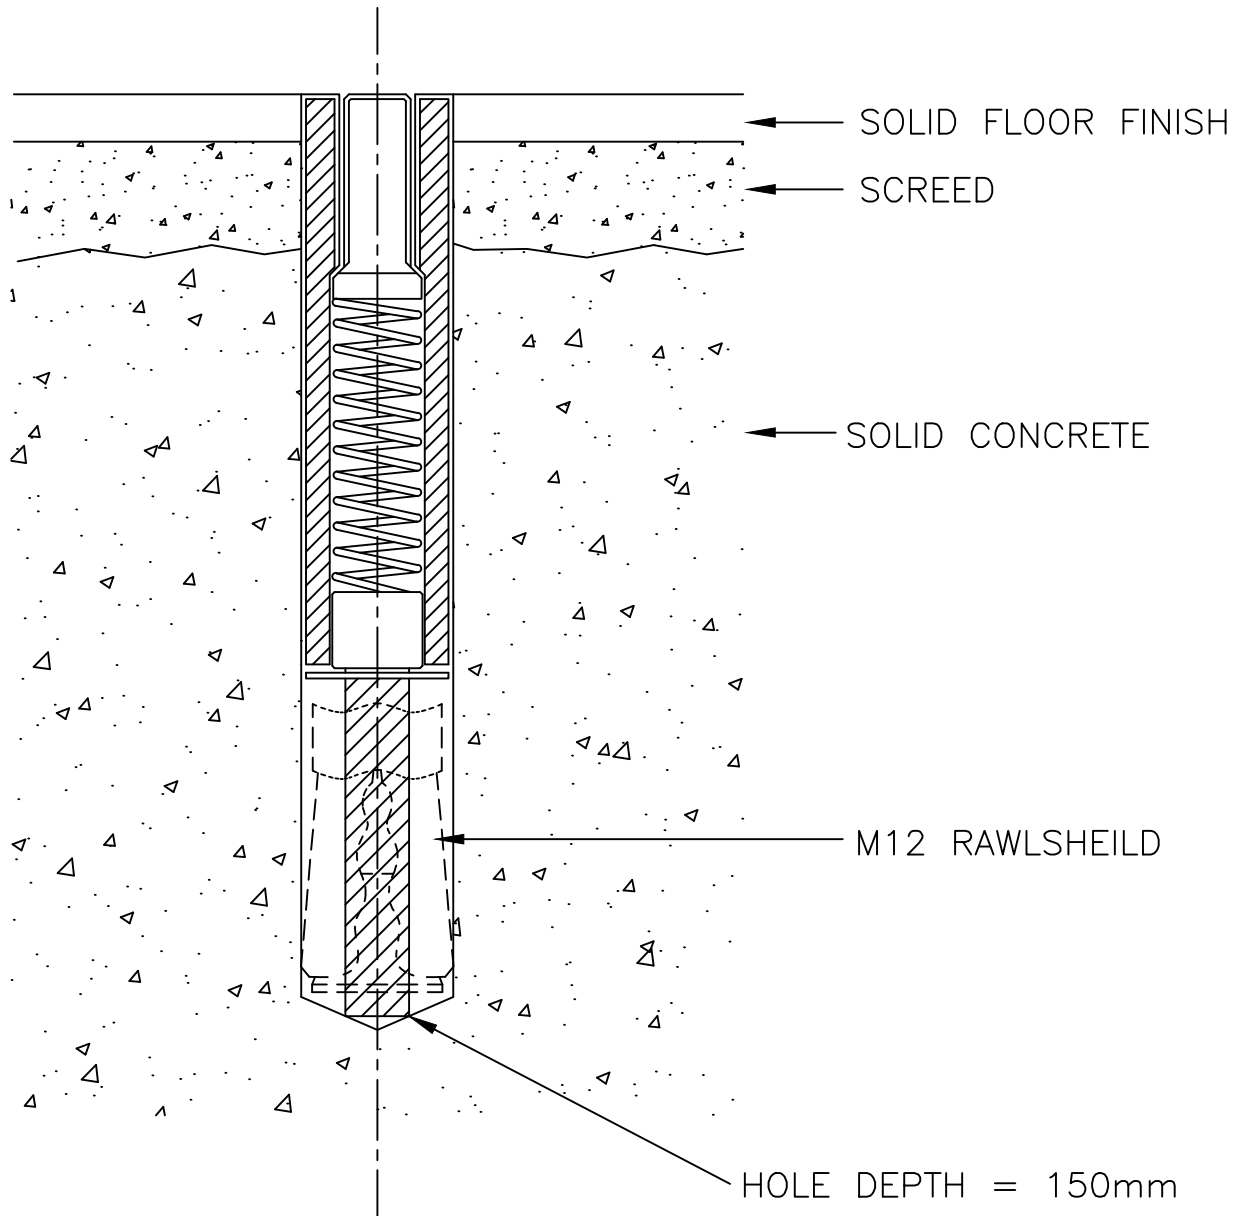

STANDARD FLOOR PLUG

FLOOR PLUG DIAMETER = 20mm
 THREADED TO M12
 MATERIAL:— STAINLESS STEEL

TITLE SPORTS HALL FLOOR PLUGS

INFO SHEET No. 3261

DATE 02.04.24 ISSUE E DRAWN KT SCALE N.T.S