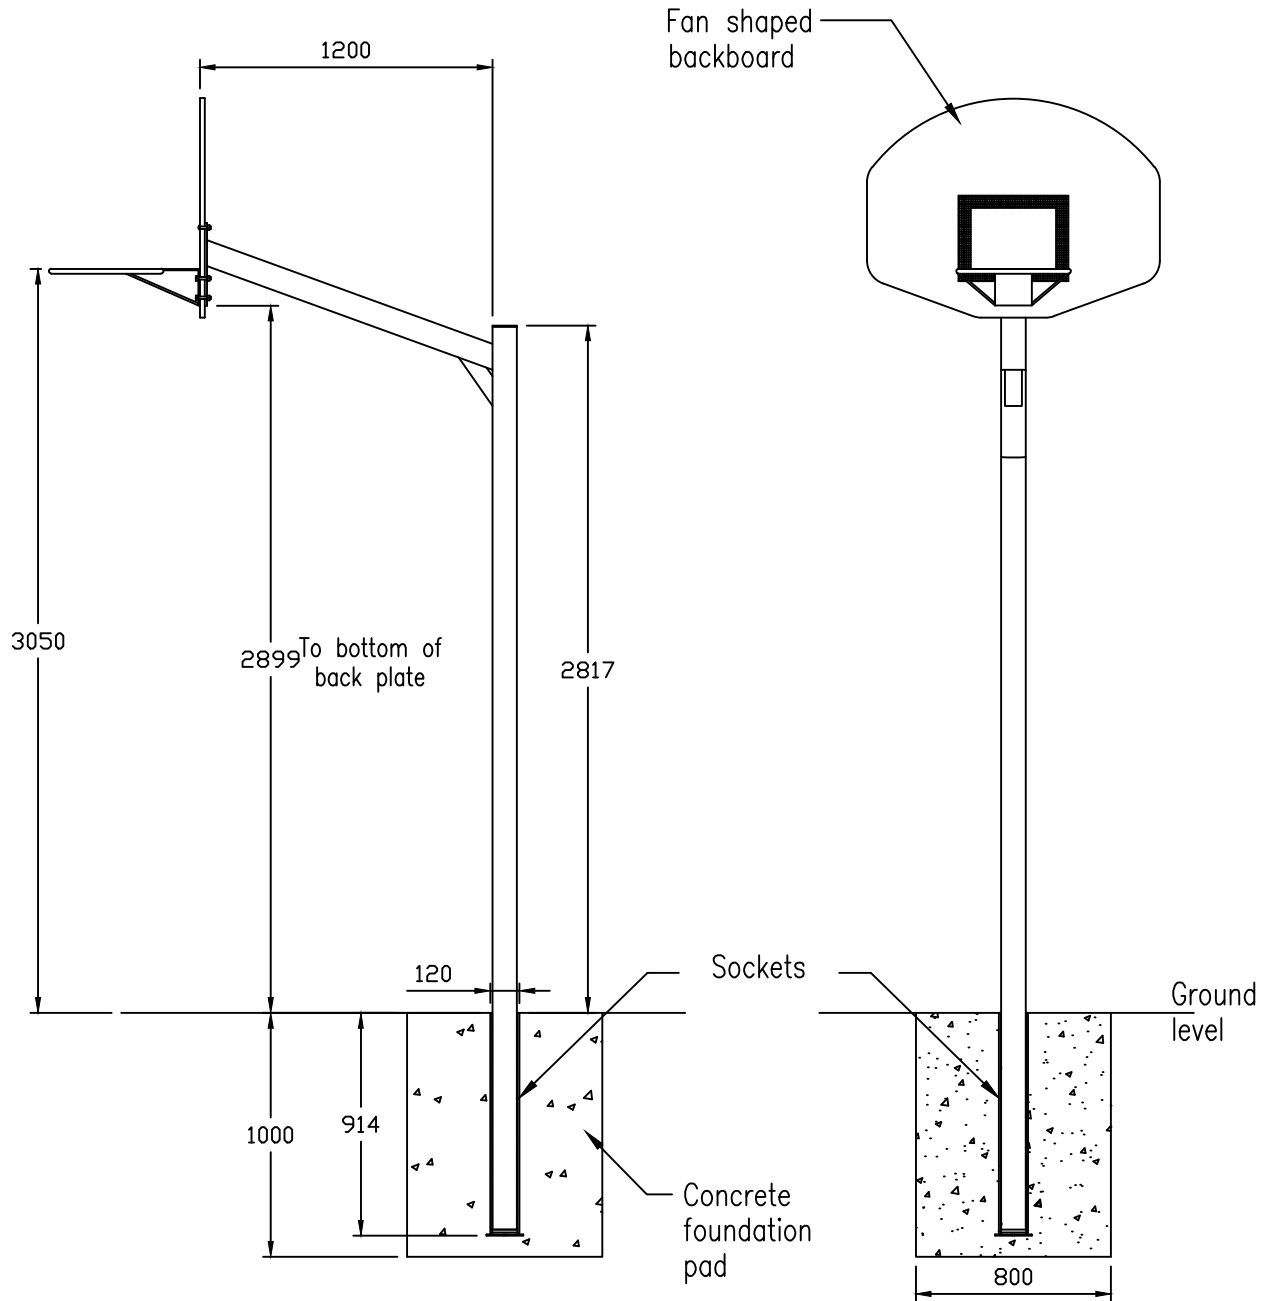

TITLE
OUTDOOR BASKETBALL GOAL

INFO SHEET No.
1111

DATE
24.04.2015

ISSUE
D

DRAWN
PS

SCALE
N.T.S.

Remove bottom bolt on base plate.

Mechanical lifting equipment must be used when assembling and erecting goals.

TITLE
SOCKETED BASKETBALL GOAL

INFO SHEET No.
1112

DATE 24.04.2015 ISSUE B DRAWN PS SCALE N.T.S.