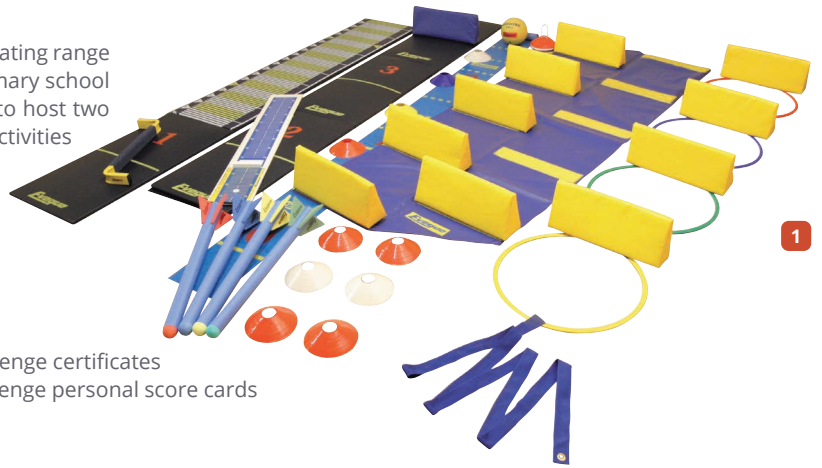

3 PRIMARY JUMPS PAK BUY NOW

ATH/007/PAK

This pack introduces children to jumping, balance skills and stamina

The kit consists of:

- ✓ 1 x carrying bag
- ✓ 1 x junior metromat
- ✓ 3 x lightweight mats
- ✓ 4 x speed bounce wedge
- ✓ 1 x vertical jump/sit and reach
- ✓ 1 x balance beam and mat
- ✓ 1 x handbook
- ✓ 6 x activity cards
- ✓ 1 x ring binder
- ✓ 1 x whistle and lanyard
- ✓ 2 x stopwatches

3

1 PRIMARY ATHLETIC KIT BUY NOW

ATH/002/KIT

The perfect introduction to the Sportshall Concept, this exhilarating range of running, jumping and throwing activities is suitable for primary school children of all abilities. The kit contains everything you need to host two series of five events featuring all ten of the Agility Challenge activities

The kit consists of:

- ✓ 1 x bag
- ✓ 1 x junior metromat
- ✓ 3 x datum mats
- ✓ 1 x PAK wedge with flap
- ✓ 1 x junior vertical jump
- ✓ 4 x foam javelins
- ✓ 1 x 1kg medicine ball
- ✓ 1 x football size 4
- ✓ 1 x 10m graduated mat
- ✓ 1 x balance beam
- ✓ 1 x set of 40 marker discs
- ✓ 2 x stopwatches
- ✓ 2 x whistles
- ✓ 1 x wall chart - set of 2
- ✓ 1 x set of activity cards
- ✓ 1 x ring binder
- ✓ 1 x pack of 50 agility challenge certificates
- ✓ 1 x pack of 50 agility challenge personal score cards
- ✓ 1 x set target hoops
- ✓ 20 x bean bags
- ✓ 1 x hi-stepper

1

2

2 TARGET THROW BUY NOW

ATH/001/TGT

Game of skill and accuracy with easy measuring. Comes complete with four sets of coloured beanbags, four plastic targets, measuring mat, activity card and carrying case