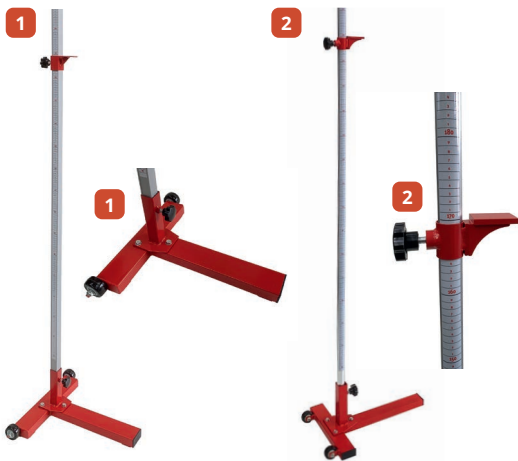

1 COMPETITION HIGH JUMP STANDS

ATH/004/HIG [BUY NOW](#)

Height range of 0.60m to 2.30m

2 SCHOOL HIGH JUMP STANDS [BUY NOW](#)

ATH/003/HIG

Calibrated 55cm to 215cm

3 SCHOOL HIGH JUMP LATHS [BUY NOW](#)

ATH/001/LAT

Fibreglass lath 4m - orange (colours may vary)

ATH/002/LAT

Fibreglass lath 4m. IAAF specifications

4 FLEXIBAR [BUY NOW](#)

ATH/001/FLE

Foam sectioned elastic rope, 4 metre

5 COMPETITION HIGH JUMP LANDING AREA [VIEW PRODUCT](#)

ATH/001/JMP

Competition landing area, 7.0m x 4.0m x 0.7m in four modules complete with spike proof cover

ATH/001/RAN Rainproof cover for competition landing area [Please call for pricing](#)

ATH/001/BAS Pallet base for competition landing area [Please call for pricing](#)

6 MODULAR HIGH JUMP LANDING AREAS

Our high jump landing models are flame retardant PVC covered for indoor and outdoor use with dimensions which enable them to be combined to form approved size high jump landing areas. Landing areas are constructed using flame retardant blue PVC coated fabric, one piece envelope style. Covers are complete with anti-slip bases, toggle and loop connectors and carrying handles. Foam core is either standard or combustion modified foam

Please note combustion modified foam has a considerably higher density than standard landing areas

A PRIMARY SCHOOL AREA [BUY NOW](#)

Size: 5000 x 2500 x 254mm

(Not Illustrated)

MAT/305/STD

MAT/305/FRT (combustion modified foam)

Comprising of four B modules with PVC coverall

B SECONDARY SCHOOL AREA [BUY NOW](#)

Size: 5000 x 2500 x 508mm

MAT/306/STD

MAT/306/FRT (combustion modified foam)

Comprising of three A modules and four B modules with PVC coverall

MAT/307/STD

MAT/307/FRT (combustion modified foam)

Comprising of three A modules and four B modules with spike proof coverall