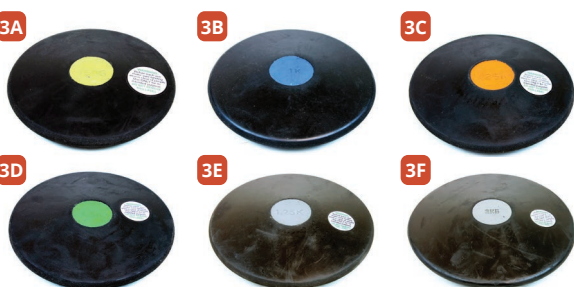

1 CENTRAL FOAM SHOT BUY NOW
ATH/005/SHT

Heavyweight foam for durability, 2.0kg

2 CAST IRON SHOTS BUY NOW

Unturned cast iron shot which has a painted finish; suitable for all levels of training within the club and educational sectors

A ATH/013/SHT	2.72kg - black	E ATH/017/SHT	5.00kg - green
B ATH/014/SHT	3.00kg - green	F ATH/018/SHT	6.00kg - purple
C ATH/015/SHT	3.25kg - white	G ATH/019/SHT	7.26kg - yellow
D ATH/016/SHT	4.00kg - red		

3 RUBBER TRAINING DISCUS BUY NOW

This discus offers durable, solid, one piece construction suitable for use on any surface; an ever popular choice at all levels

A ATH/022/DIS	0.75kg
B ATH/023/DIS	1.00kg
C ATH/024/DIS	1.25kg
D ATH/025/DIS	1.50kg
E ATH/026/DIS	1.75kg
F ATH/027/DIS	2.00kg

4 CLUB DISCUS BUY NOW

This discus features a robust steel rim with extra strong plastic side plates; this is a well-balanced discus suitable for club and educational use

A ATH/028/DIS	0.60kg
B ATH/029/DIS	0.75kg
C ATH/030/DIS	1.00kg
D ATH/031/DIS	1.25kg
E ATH/032/DIS	1.50kg
F ATH/033/DIS	1.75kg
G ATH/034/DIS	2.00kg

5 DISCUS TROLLEY BUY NOW

ATH/020/DIS

Made from steel and finished in blue powder coating. The handle can be used in two positions the first to pull the trolley to the required location and then by undoing the thumb screw the handle will let down then act as a stabiliser to keep trolley level and in place. Holds a maximum of 32 discus

6 ECONOMY UNTURNED HAMMER BUY NOW

ATH/004/HAM

Cast iron hammer, supplied with handle and wire, 4kg

ATH/005/HAM

Replacement hammer handle manufactured from curved aluminium

ATH/006/HAM

3.2mm thick replacement hammer wire, meets IAAF specifications

7 PRIMARY HAMMER BUY NOW

ATH/003/HAM

Soft PVC in the four primary colours with throwing rope and handle, 0.4kg

8 HAMMER TROLLEY BUY NOW

ATH/007/HAM