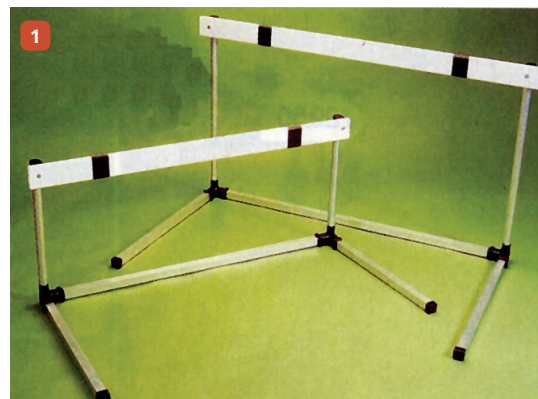

1 ALLOY HURDLES [BUY NOW](#)

Aluminium alloy connected by plastic corner fittings. Five position height adjustment

ATH/001/HUR Junior, adjusts 0.46m - 0.762m
ATH/002/HUR Senior, adjusts 0.685m - 1.067m

2 FIXED LEG COMPETITION HURDLE [BUY NOW](#)

Competition standard hurdle which conforms to I.A.A.F. and UK Athletics height and toppling force regulations. Tubular zinc plated steel base construction complete with 75mm x 25mm thick PVC lath. Height adjustable aluminium uprights from 685mm to 1067mm in 76mm increments with fully enclosed adjustable weights in hurdle feet

ATH/006/HUR* Hurdle
ATH/007/HUR* Replacement lath

3 HURDLE TROLLEY [BUY NOW](#)

Hurdle trolley for the storage and transportation of hurdles, fully galvanised metal frame with wheels with pneumatic tyres – the front wheels are on fully rotational castors, and towing ring to enable easy manoeuvrability

HUR/001/TRL For up to 20 hurdles
HUR/002/TRL For up to 30 hurdles

4 WATER JUMP HURDLE [VIEW PRODUCT](#)

ATH/001/STE Please call for pricing
Socketed water jump hurdle which meets all IAAF specifications, the stable base legs are height adjustable. The crossbar is laminated timber with black and white markings, comes complete with ground sleeves and lids

5 SPLASH GUARD [VIEW PRODUCT](#)

ATH/002/STE Please call for pricing
Made of strong vinyl, for fixing under water jump barrier

6 WATER PIT COVER [VIEW PRODUCT](#)

ATH/003/STE Please call for pricing
Bespoke water pit cover manufactured from aluminium, manufactured to suit water pit size so please specify dimensions for a quotation