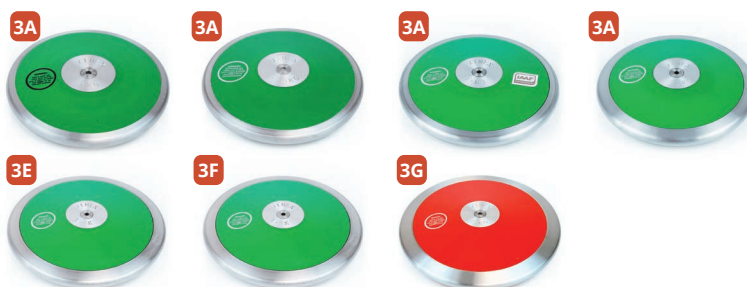

3 RUBBER TRAINING DISCUS BUY NOW

This discus offers durable, solid, one piece construction suitable for use on any surface; an ever popular choice at all levels

- | | |
|----------------------|--------|
| A ATH/022/DIS | 0.75kg |
| B ATH/023/DIS | 1.00kg |
| C ATH/024/DIS | 1.25kg |
| D ATH/025/DIS | 1.50kg |
| E ATH/026/DIS | 1.75kg |
| F ATH/027/DIS | 2.00kg |

4 CLUB DISCUS BUY NOW

This discus features a robust steel rim with extra strong plastic side plates; this is a well-balanced discus suitable for club and educational use

- | | |
|----------------------|--------|
| A ATH/028/DIS | 0.60kg |
| B ATH/029/DIS | 0.75kg |
| C ATH/030/DIS | 1.00kg |
| D ATH/031/DIS | 1.25kg |
| E ATH/032/DIS | 1.50kg |
| F ATH/033/DIS | 1.75kg |
| G ATH/034/DIS | 2.00kg |