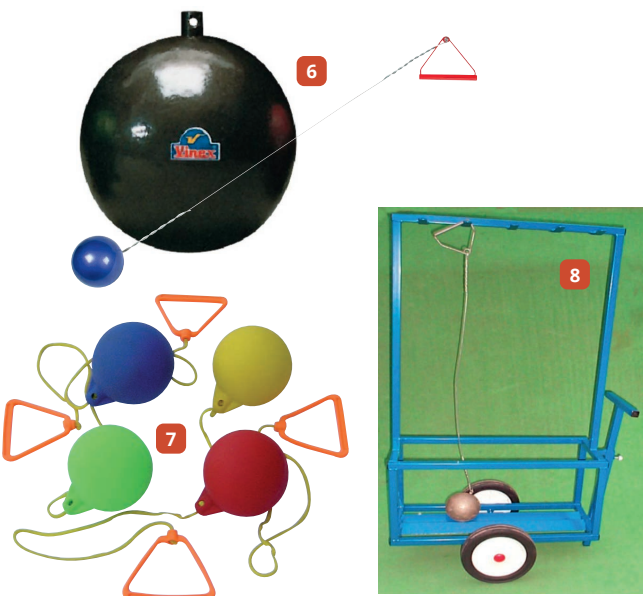

4 CLUB DISCUS BUY NOW

This discus features a robust steel rim with extra strong plastic side plates; this is a well-balanced discus suitable for club and educational use

- | | |
|----------------------|--------|
| A ATH/028/DIS | 0.60kg |
| B ATH/029/DIS | 0.75kg |
| C ATH/030/DIS | 1.00kg |
| D ATH/031/DIS | 1.25kg |
| E ATH/032/DIS | 1.50kg |
| F ATH/033/DIS | 1.75kg |
| G ATH/034/DIS | 2.00kg |

5 DISCUS TROLLEY BUY NOW

ATH/020/DIS

Made from steel and finished in blue powder coating. The handle can be used in two positions the first to pull the trolley to the required location and then by undoing the thumb screw the handle will let down then act as a stabiliser to keep trolley level and in place. Holds a maximum of 32 discus