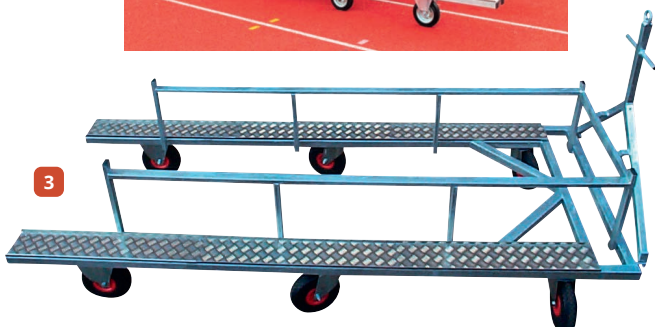

1 ALLOY HURDLES [BUY NOW](#)

Aluminium alloy connected by plastic corner fittings. Five position height adjustment

ATH/001/HUR Junior, adjusts 0.46m - 0.762m
ATH/002/HUR Senior, adjusts 0.685m - 1.067m

2 FIXED LEG COMPETITION HURDLE [BUY NOW](#)

Competition standard hurdle which conforms to I.A.A.F. and UK Athletics height and toppling force regulations. Tubular zinc plated steel base construction complete with 75mm x 25mm thick PVC lath. Height adjustable aluminium uprights from 685mm to 1067mm in 76mm increments with fully enclosed adjustable weights in hurdle feet

ATH/006/HUR* Hurdle
ATH/007/HUR* Replacement lath

3 HURDLE TROLLEY [BUY NOW](#)

Hurdle trolley for the storage and transportation of hurdles, fully galvanised metal frame with wheels with pneumatic tyres – the front wheels are on fully rotational castors, and towing ring to enable easy manoeuvrability

HUR/001/TRL For up to 20 hurdles
HUR/002/TRL For up to 30 hurdles

4 WATER JUMP HURDLE [VIEW PRODUCT](#)

ATH/001/STE Please call for pricing
Socketed water jump hurdle which meets all IAAF specifications, the stable base legs are height adjustable. The crossbar is laminated timber with black and white markings, comes complete with ground sleeves and lids

5 SPLASH GUARD [VIEW PRODUCT](#)

ATH/002/STE Please call for pricing
Made of strong vinyl, for fixing under water jump barrier

6 WATER PIT COVER [VIEW PRODUCT](#)

ATH/003/STE Please call for pricing
Bespoke water pit cover manufactured from aluminium, manufactured to suit water pit size so please specify dimensions for a quotation