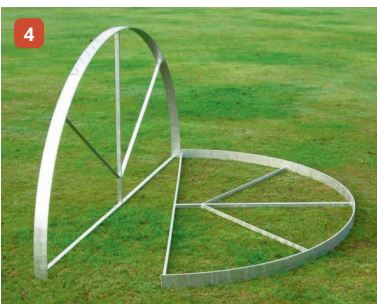

3 DISCUS CIRCLE [BUY NOW](#)

ATH/001/DIS

Heavy duty 5mm thick galvanised steel circle, regulation size 2.5m diameter (must be concreted in), supply only

ATH/021/DIS

Aluminium concentric circle for use with discus circle

4 SHOT/HAMMER CIRCLE [BUY NOW](#)

ATH/001/HMM

Heavy duty 5mm thick galvanised steel circle, regulation size 2.13m diameter (must be concreted in). Supply only

5 SHOT STOP BOARD [BUY NOW](#)

ATH/001/BRD

Laminated softwood board, white gloss finish